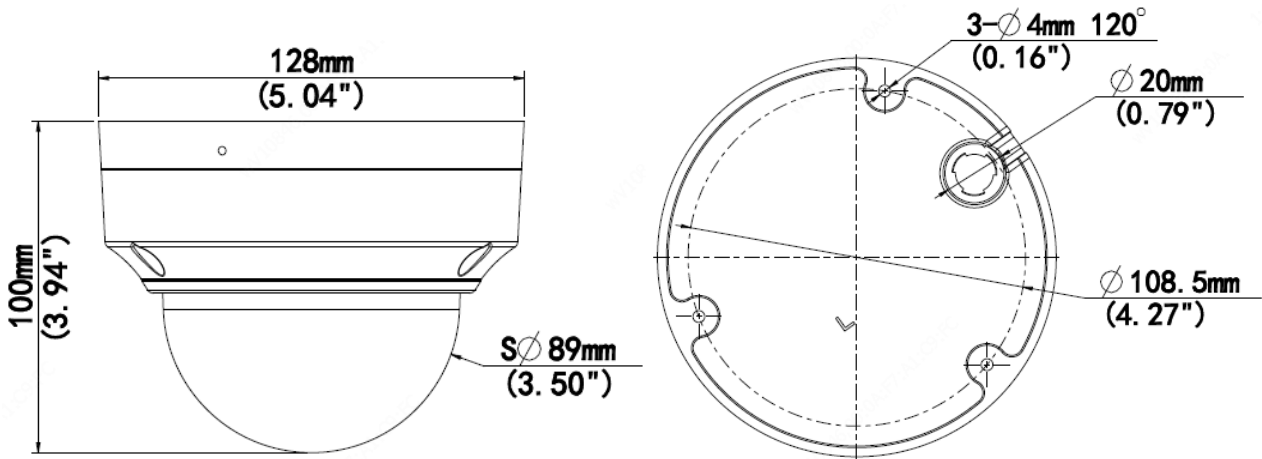

Dimensions

Accessories

VSJB763

VSWM763

VSPM342